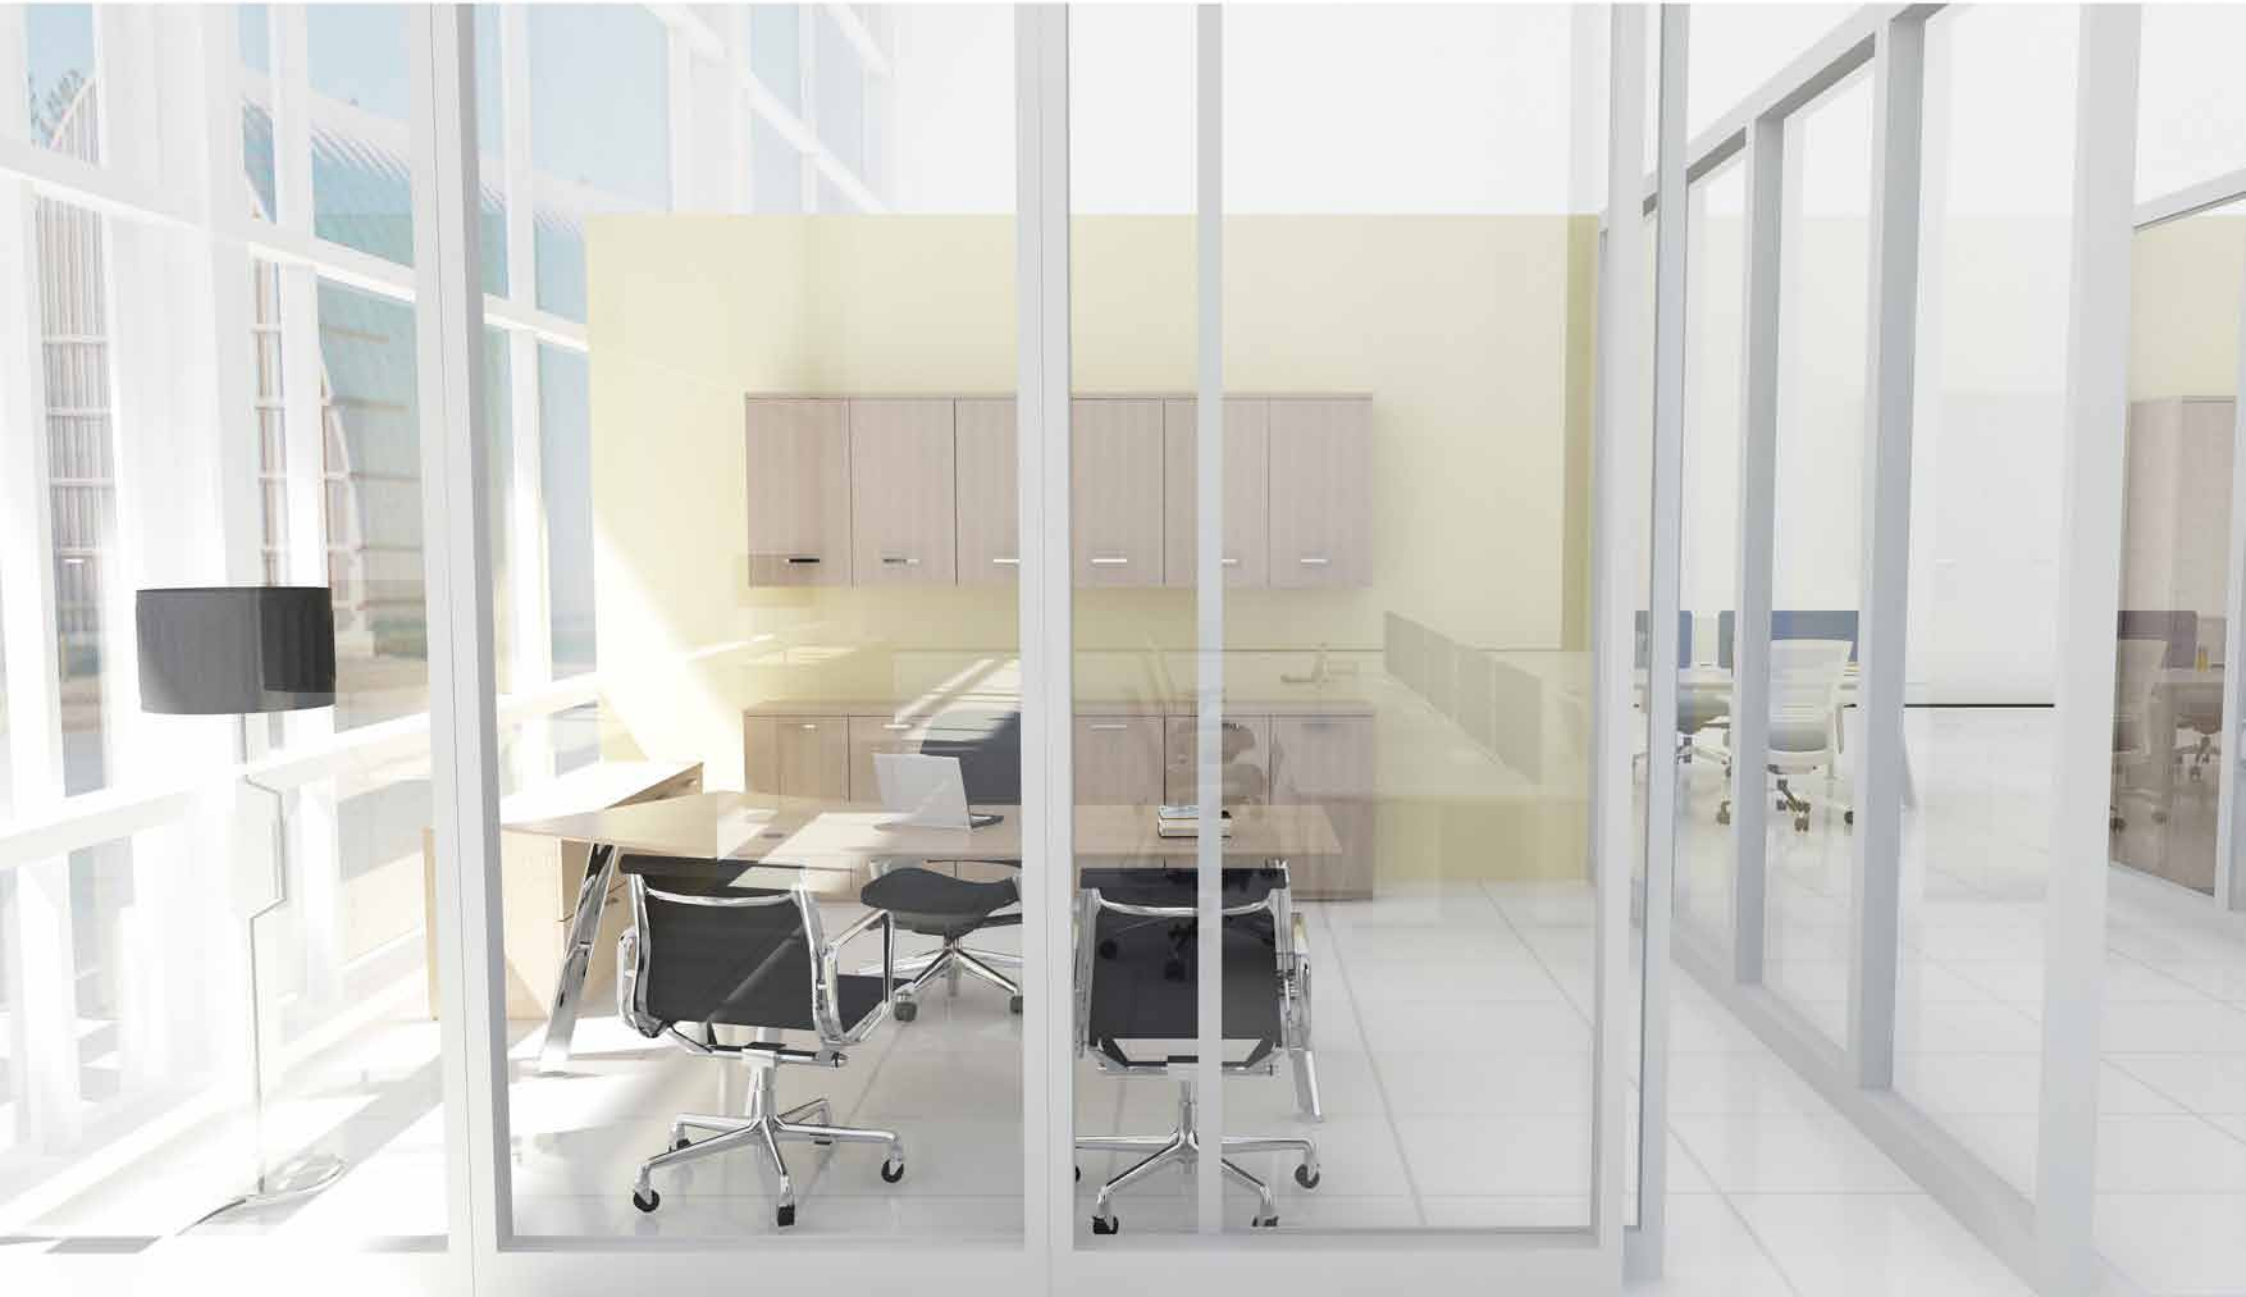

SQL-S

SQ-S Workstation

*On the go screen will be the best option for hot desking in current office environment.
A simple, discreet, logical and extremely flexible solution for communicative office area.*

Cluster of 8 station with SQS Desks & On the go screen

SQ-S

Pasadena oak finishes executive desk with wall hung cabinet, side & back credenza well combination with SQS desk system in chrome finishes

on mod context element exam oper
ce possible called one et go mental
ork elements creative day us
mic researchers al hand idea provoke
energy often found idea provokes
ss lives exist illumination still step outcomes
ative event appears representations interwoven cognitions happening experienced
science ive effect evidenced higher citation stay higher number applying internalized new although relativity explicitly distinguish
bblen's consciously relatively-fleeting fact setting evidenced higher citation stay higher number applying internalized new although relativity explicitly distinguish
sequences flexibility material retracted sufficient breadth awareness evident well stages treated entire needed solution supports order distinct
as addition richard form given models words covered awareness evident well stages treated entire needed solution supports order distinct
love

sq5 executive

SQ-S conference

Conferences table can easily form with SQS desking system. A circular connector design of the system are much compromise to continuous joint of the table up to five meter.

SQS-6pax