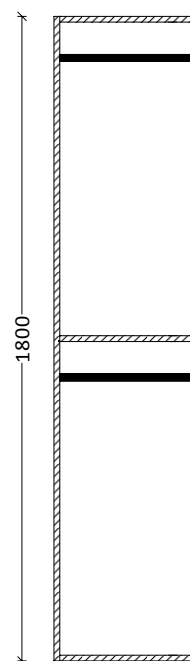

LAMINATE LOCKERS & SEATING

INCLUDING LOCKING SYSTEMS & ACCESSORIES

1 Door Locker

2 Door Locker

- Available in either a 1 door, 2 door, 3 door, 4 door or Z door.
- **Overall height:** 1910mm high overall with 110mm plinth.
- **Locker height:** 1800mm
- **Overall width:** 300mm or 400mm wide.
- **Overall depth:** 500mm
- **Locker Carcass:** Available in either 16mm MR Melamine or 16mm PVC Rigid board.
- **Locker Doors:** Available in either 13mm Compact Laminate or 18mm Structural MR MDF.
- **Internal of Locker:** Includes shelf and hanging rail, pending on the design.

3 DOOR

4 DOOR

3 Door Locker

4 Door Locker

- Available in either a 1 door, 2 door, 3 door, 4 door or Z door.
- **Overall height:** 1910mm high overall with 110mm plinth.
- **Locker height:** 1800mm
- **Overall width:** 300mm or 400mm wide.
- **Overall depth:** 500mm
- **Locker Carcass:** Available in either 16mm MR Melamine or 16mm PVC Rigid board.
- **Locker Doors:** Available in either 13mm Compact Laminate or 18mm Structural MR MDF.
- **Internal of Locker:** Includes shelf and hanging rail, pending on the design.

Z DOOR

Z Door Locker

Premium Z Door Locker

- Available in either a 1 door, 2 door, 3 door, 4 door or Z door
- **Overall height:** 1910mm high overall with 110mm plinth
- **Locker height:** 1800mm
- **Overall width:** 300mm or 400mm wide
- **Overall depth:** 500mm
- **Locker Carcass:** Available in either 16mm MR Melamine or 16mm PVC Rigid board
- **Locker Doors:** Available in either 13mm Compact Laminate or 18mm Structural MR MDF
- **Internal of Locker:** Includes shelf and hanging rail, pending on the design.