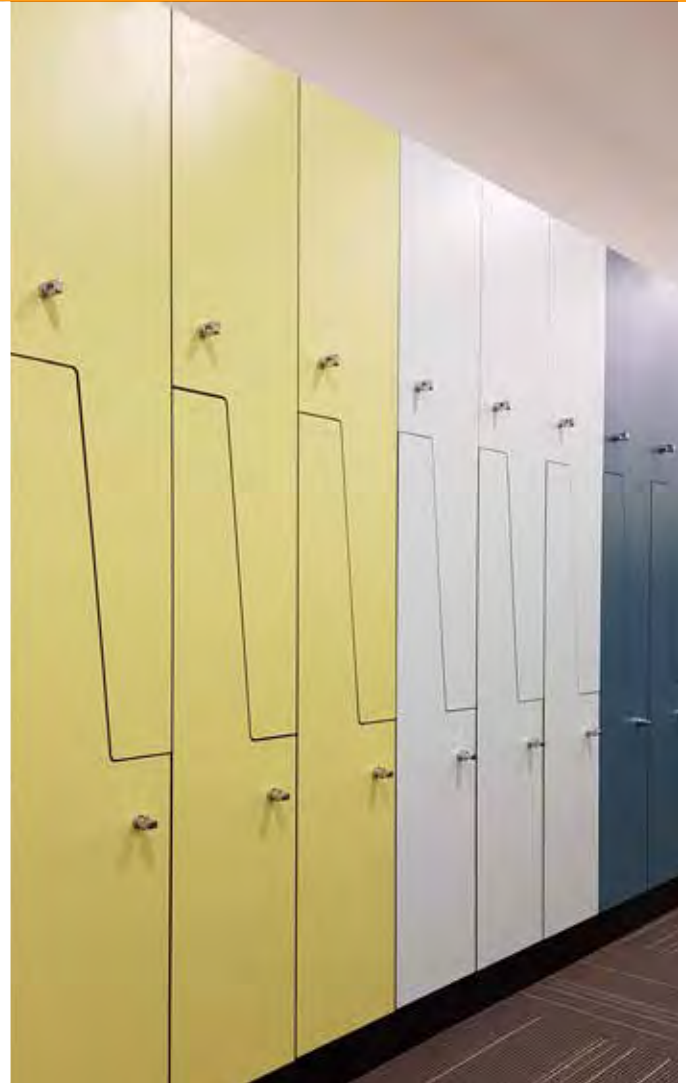

3 DOOR

4 DOOR

3 Door Locker

4 Door Locker

- Available in either a 1 door, 2 door, 3 door, 4 door or Z door.
- **Overall height:** 1910mm high overall with 110mm plinth.
- **Locker height:** 1800mm
- **Overall width:** 300mm or 400mm wide.
- **Overall depth:** 500mm
- **Locker Carcass:** Available in either 16mm MR Melamine or 16mm PVC Rigid board.
- **Locker Doors:** Available in either 13mm Compact Laminate or 18mm Structural MR MDF.
- **Internal of Locker:** Includes shelf and hanging rail, pending on the design.

Z DOOR

Z Door Locker

Premium Z Door Locker

- Available in either a 1 door, 2 door, 3 door, 4 door or Z door
- **Overall height:** 1910mm high overall with 110mm plinth
- **Locker height:** 1800mm
- **Overall width:** 300mm or 400mm wide
- **Overall depth:** 500mm
- **Locker Carcass:** Available in either 16mm MR Melamine or 16mm PVC Rigid board
- **Locker Doors:** Available in either 13mm Compact Laminate or 18mm Structural MR MDF
- **Internal of Locker:** Includes shelf and hanging rail, pending on the design.

Combo with Seating

Combo with Shoe Box

- Available in either a 1 door, 2 door, 3 door, 4 door or Z door.
- **Overall height:** 1900mm High overall with 465mm seat
- **Locker overall height:** 1450mm
- **Bench seat height:** 465mm high overall
- **Overall width:** 300mm or 400mm in width
- **Overall depth:** 800mm deep including the seat
- **Locker depth:** 500mm deep
- **Overall seat depth:** 300mm deep from face of locker
- **Locker Carcass:** Available in either 16mm MR Melamine or 16mm PVC Rigid board
- **Locker Doors:** Available in either 13mm Compact Laminate or 18mm Structural MR MDF
- **Internal of Locker:** Includes shelf and hanging rail, pending on the design.
- **Locker Seat:** Available in only 13mm Compact Laminate.