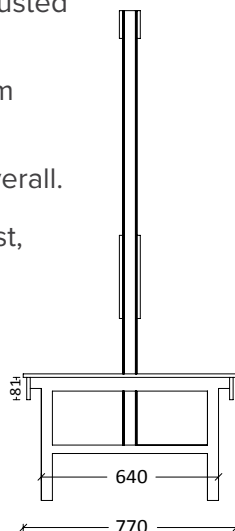

Z DOOR

Z Door Locker

Premium Z Door Locker

- Available in either a 1 door, 2 door, 3 door, 4 door or Z door
- **Overall height:** 1910mm high overall with 110mm plinth
- **Locker height:** 1800mm
- **Overall width:** 300mm or 400mm wide
- **Overall depth:** 500mm
- **Locker Carcass:** Available in either 16mm MR Melamine or 16mm PVC Rigid board
- **Locker Doors:** Available in either 13mm Compact Laminate or 18mm Structural MR MDF
- **Internal of Locker:** Includes shelf and hanging rail, pending on the design.

WALL SEATING

Wall Seating

- Wall bench seating only available in 13mm Compact Laminate
- **Overall height:** 465mm high overall. Can be adjusted for uneven floors
- **Overall width:** Available in any size
- **Overall depth:** 420mm deep overall
- **Bench seat frame:** Anodized Aluminum frame with stainless steel fixings.

ISLAND BENCH SEATING

Island Bench Seating

- Island bench seating only available in 13mm Compact Laminate
- **Overall height:** 1770mm high overall.
- **Overall seat height:** 465mm high overall. Can be adjusted for uneven floors.
- **Overall width:** 700mm, 1400mm or 2100mm overall width.
- **Overall depth:** 770mm deep overall.
- **Back rest:** 300mm high back rest, 200mm above seat height.
- **Coat Hook Rail:** 100mm high coat hook rail, coat hooks spaced at 350mm centers.
- **Bench seat frame:** Anodized Aluminum frame with stainless steel fixings.