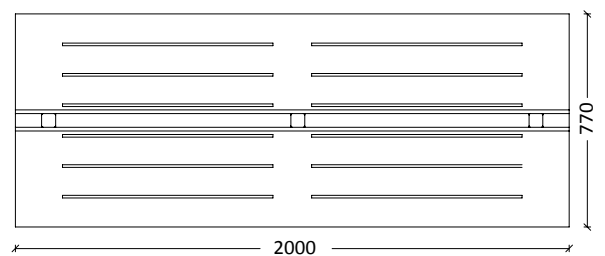

Combo with Seating

Combo with Shoe Box

- Available in either a 1 door, 2 door, 3 door, 4 door or Z door.
- **Overall height:** 1900mm High overall with 465mm seat
- **Locker overall height:** 1450mm
- **Bench seat height:** 465mm high overall
- **Overall width:** 300mm or 400mm in width
- **Overall depth:** 800mm deep including the seat
- **Locker depth:** 500mm deep
- **Overall seat depth:** 300mm deep from face of locker
- **Locker Carcass:** Available in either 16mm MR Melamine or 16mm PVC Rigid board
- **Locker Doors:** Available in either 13mm Compact Laminate or 18mm Structural MR MDF
- **Internal of Locker:** Includes shelf and hanging rail, pending on the design.
- **Locker Seat:** Available in only 13mm Compact Laminate.

WALL SEATING

Wall Seating

- Wall bench seating only available in 13mm Compact Laminate
- **Overall height:** 465mm high overall. Can be adjusted for uneven floors
- **Overall width:** Available in any size
- **Overall depth:** 420mm deep overall
- **Bench seat frame:** Anodized Aluminum frame with stainless steel fixings.

ISLAND BENCH SEATING

Island Bench Seating

- Island bench seating only available in 13mm Compact Laminate
- **Overall height:** 1770mm high overall.
- **Overall seat height:** 465mm high overall. Can be adjusted for uneven floors.
- **Overall width:** 700mm, 1400mm or 2100mm overall width.
- **Overall depth:** 770mm deep overall.
- **Back rest:** 300mm high back rest, 200mm above seat height.
- **Coat Hook Rail:** 100mm high coat hook rail, coat hooks spaced at 350mm centers.
- **Bench seat frame:** Anodized Aluminum frame with stainless steel fixings.