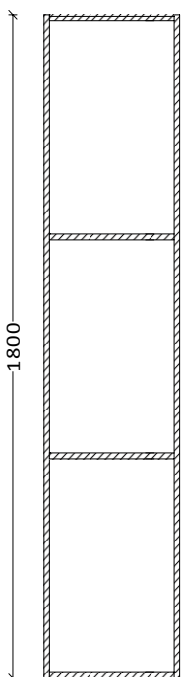

LAMINATE LOCKERS & SEATING

INCLUDING LOCKING SYSTEMS & ACCESSORIES

1 Door Locker

2 Door Locker

- Available in either a 1 door, 2 door, 3 door, 4 door or Z door.
- **Overall height:** 1910mm high overall with 110mm plinth.
- **Locker height:** 1800mm
- **Overall width:** 300mm or 400mm wide.
- **Overall depth:** 500mm
- **Locker Carcass:** Available in either 16mm MR Melamine or 16mm PVC Rigid board.
- **Locker Doors:** Available in either 13mm Compact Laminate or 18mm Structural MR MDF.
- **Internal of Locker:** Includes shelf and hanging rail, pending on the design.

3 DOOR

4 DOOR

3 Door Locker

4 Door Locker

- Available in either a 1 door, 2 door, 3 door, 4 door or Z door.
- **Overall height:** 1910mm high overall with 110mm plinth.
- **Locker height:** 1800mm
- **Overall width:** 300mm or 400mm wide.
- **Overall depth:** 500mm
- **Locker Carcass:** Available in either 16mm MR Melamine or 16mm PVC Rigid board.
- **Locker Doors:** Available in either 13mm Compact Laminate or 18mm Structural MR MDF.
- **Internal of Locker:** Includes shelf and hanging rail, pending on the design.

Z DOOR

Z Door Locker

Premium Z Door Locker

- Available in either a 1 door, 2 door, 3 door, 4 door or Z door
- **Overall height:** 1910mm high overall with 110mm plinth
- **Locker height:** 1800mm
- **Overall width:** 300mm or 400mm wide
- **Overall depth:** 500mm
- **Locker Carcass:** Available in either 16mm MR Melamine or 16mm PVC Rigid board
- **Locker Doors:** Available in either 13mm Compact Laminate or 18mm Structural MR MDF
- **Internal of Locker:** Includes shelf and hanging rail, pending on the design.