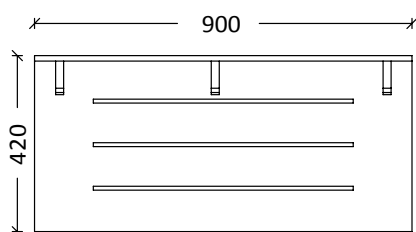

Z DOOR

Z Door Locker

Premium Z Door Locker

- Available in either a 1 door, 2 door, 3 door, 4 door or Z door
- **Overall height:** 1910mm high overall with 110mm plinth
- **Locker height:** 1800mm
- **Overall width:** 300mm or 400mm wide
- **Overall depth:** 500mm
- **Locker Carcass:** Available in either 16mm MR Melamine or 16mm PVC Rigid board
- **Locker Doors:** Available in either 13mm Compact Laminate or 18mm Structural MR MDF
- **Internal of Locker:** Includes shelf and hanging rail, pending on the design.

Combo with Seating

Combo with Shoe Box

- Available in either a 1 door, 2 door, 3 door, 4 door or Z door.
- **Overall height:** 1900mm High overall with 465mm seat
- **Locker overall height:** 1450mm
- **Bench seat height:** 465mm high overall
- **Overall width:** 300mm or 400mm in width
- **Overall depth:** 800mm deep including the seat
- **Locker depth:** 500mm deep
- **Overall seat depth:** 300mm deep from face of locker
- **Locker Carcass:** Available in either 16mm MR Melamine or 16mm PVC Rigid board
- **Locker Doors:** Available in either 13mm Compact Laminate or 18mm Structural MR MDF
- **Internal of Locker:** Includes shelf and hanging rail, pending on the design.
- **Locker Seat:** Available in only 13mm Compact Laminate.

WALL SEATING

Wall Seating

- Wall bench seating only available in 13mm Compact Laminate
- **Overall height:** 465mm high overall. Can be adjusted for uneven floors
- **Overall width:** Available in any size
- **Overall depth:** 420mm deep overall
- **Bench seat frame:** Anodized Aluminum frame with stainless steel fixings.