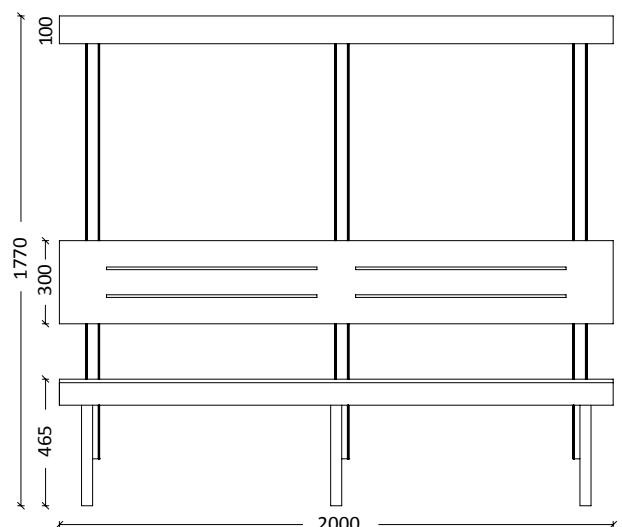

Combo with Seating

Combo with Shoe Box

- Available in either a 1 door, 2 door, 3 door, 4 door or Z door.
- **Overall height:** 1900mm High overall with 465mm seat
- **Locker overall height:** 1450mm
- **Bench seat height:** 465mm high overall
- **Overall width:** 300mm or 400mm in width
- **Overall depth:** 800mm deep including the seat
- **Locker depth:** 500mm deep
- **Overall seat depth:** 300mm deep from face of locker
- **Locker Carcass:** Available in either 16mm MR Melamine or 16mm PVC Rigid board
- **Locker Doors:** Available in either 13mm Compact Laminate or 18mm Structural MR MDF
- **Internal of Locker:** Includes shelf and hanging rail, pending on the design.
- **Locker Seat:** Available in only 13mm Compact Laminate.

WALL SEATING

Wall Seating

- Wall bench seating only available in 13mm Compact Laminate
- **Overall height:** 465mm high overall. Can be adjusted for uneven floors
- **Overall width:** Available in any size
- **Overall depth:** 420mm deep overall
- **Bench seat frame:** Anodized Aluminum frame with stainless steel fixings.

ISLAND BENCH SEATING

Island Bench Seating

- Island bench seating only available in 13mm Compact Laminate
- **Overall height:** 1770mm high overall.
- **Overall seat height:** 465mm high overall. Can be adjusted for uneven floors.
- **Overall width:** 700mm, 1400mm or 2100mm overall width.
- **Overall depth:** 770mm deep overall.
- **Back rest:** 300mm high back rest, 200mm above seat height.
- **Coat Hook Rail:** 100mm high coat hook rail, coat hooks spaced at 350mm centers.
- **Bench seat frame:** Anodized Aluminum frame with stainless steel fixings.