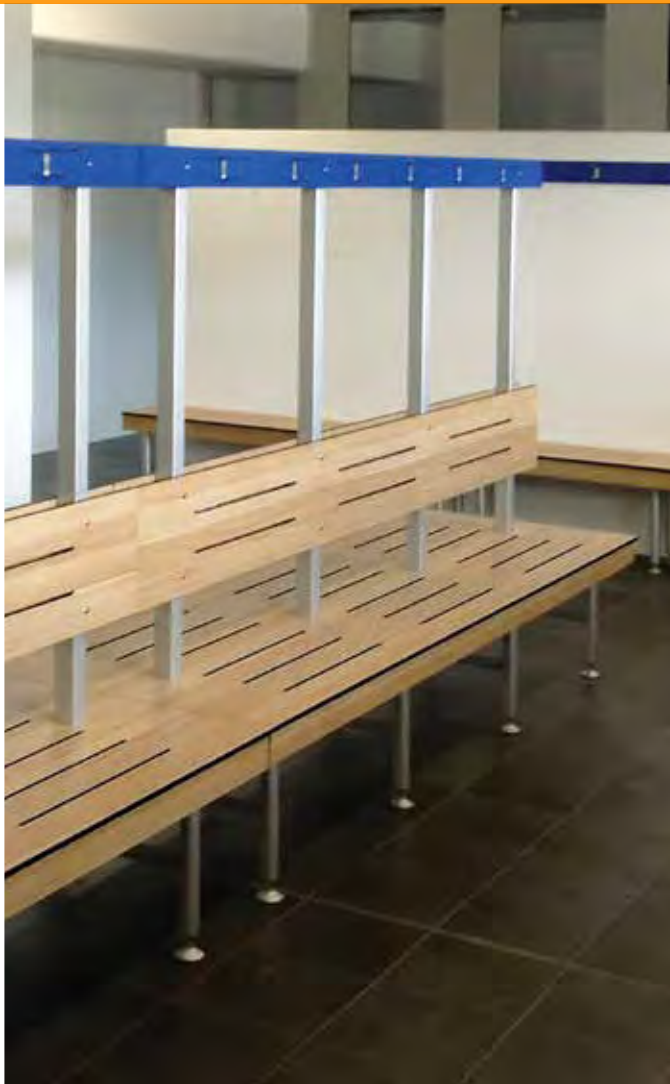

Combo with Seating

Combo with Shoe Box

- Available in either a 1 door, 2 door, 3 door, 4 door or Z door.
- **Overall height:** 1900mm High overall with 465mm seat
- **Locker overall height:** 1450mm
- **Bench seat height:** 465mm high overall
- **Overall width:** 300mm or 400mm in width
- **Overall depth:** 800mm deep including the seat
- **Locker depth:** 500mm deep
- **Overall seat depth:** 300mm deep from face of locker
- **Locker Carcass:** Available in either 16mm MR Melamine or 16mm PVC Rigid board
- **Locker Doors:** Available in either 13mm Compact Laminate or 18mm Structural MR MDF
- **Internal of Locker:** Includes shelf and hanging rail, pending on the design.
- **Locker Seat:** Available in only 13mm Compact Laminate.

WALL SEATING

Wall Seating

- Wall bench seating only available in 13mm Compact Laminate
- **Overall height:** 465mm high overall. Can be adjusted for uneven floors
- **Overall width:** Available in any size
- **Overall depth:** 420mm deep overall
- **Bench seat frame:** Anodized Aluminum frame with stainless steel fixings.

ISLAND BENCH SEATING

Island Bench Seating

- Island bench seating only available in 13mm Compact Laminate
- **Overall height:** 1770mm high overall.
- **Overall seat height:** 465mm high overall. Can be adjusted for uneven floors.
- **Overall width:** 700mm, 1400mm or 2100mm overall width.
- **Overall depth:** 770mm deep overall.
- **Back rest:** 300mm high back rest, 200mm above seat height.
- **Coat Hook Rail:** 100mm high coat hook rail, coat hooks spaced at 350mm centers.
- **Bench seat frame:** Anodized Aluminum frame with stainless steel fixings.