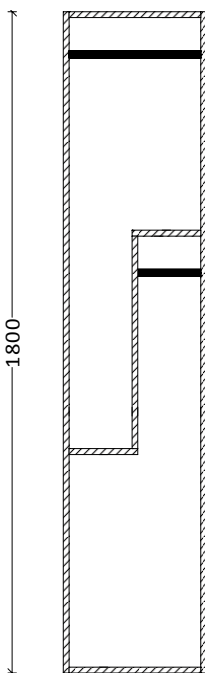

LAMINATE LOCKERS & SEATING

INCLUDING LOCKING SYSTEMS & ACCESSORIES

1 Door Locker

2 Door Locker

- Available in either a 1 door, 2 door, 3 door, 4 door or Z door.
- **Overall height:** 1910mm high overall with 110mm plinth.
- **Locker height:** 1800mm
- **Overall width:** 300mm or 400mm wide.
- **Overall depth:** 500mm
- **Locker Carcass:** Available in either 16mm MR Melamine or 16mm PVC Rigid board.
- **Locker Doors:** Available in either 13mm Compact Laminate or 18mm Structural MR MDF.
- **Internal of Locker:** Includes shelf and hanging rail, pending on the design.

3 DOOR

4 DOOR

3 Door Locker

4 Door Locker

- Available in either a 1 door, 2 door, 3 door, 4 door or Z door.
- **Overall height:** 1910mm high overall with 110mm plinth.
- **Locker height:** 1800mm
- **Overall width:** 300mm or 400mm wide.
- **Overall depth:** 500mm
- **Locker Carcass:** Available in either 16mm MR Melamine or 16mm PVC Rigid board.
- **Locker Doors:** Available in either 13mm Compact Laminate or 18mm Structural MR MDF.
- **Internal of Locker:** Includes shelf and hanging rail, pending on the design.

Z DOOR

Z Door Locker

Premium Z Door Locker

- Available in either a 1 door, 2 door, 3 door, 4 door or Z door
- **Overall height:** 1910mm high overall with 110mm plinth
- **Locker height:** 1800mm
- **Overall width:** 300mm or 400mm wide
- **Overall depth:** 500mm
- **Locker Carcass:** Available in either 16mm MR Melamine or 16mm PVC Rigid board
- **Locker Doors:** Available in either 13mm Compact Laminate or 18mm Structural MR MDF
- **Internal of Locker:** Includes shelf and hanging rail, pending on the design.