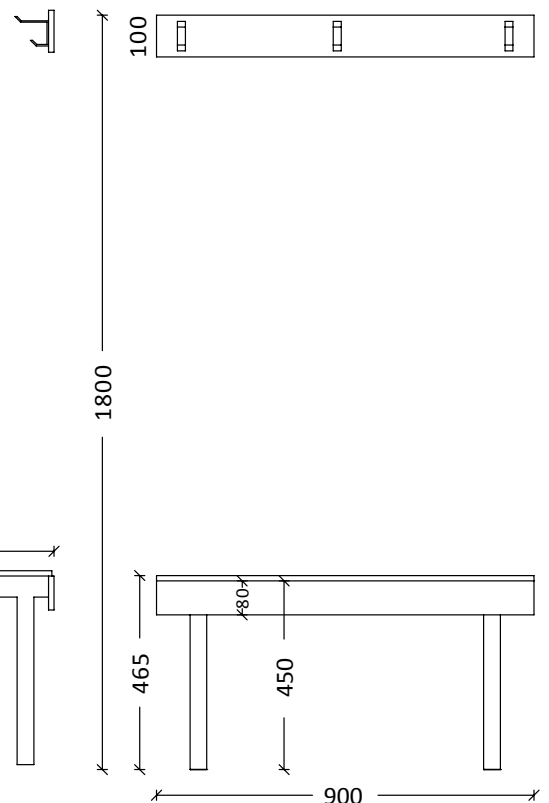

Z DOOR

Z Door Locker

Premium Z Door Locker

- Available in either a 1 door, 2 door, 3 door, 4 door or Z door
- **Overall height:** 1910mm high overall with 110mm plinth
- **Locker height:** 1800mm
- **Overall width:** 300mm or 400mm wide
- **Overall depth:** 500mm
- **Locker Carcass:** Available in either 16mm MR Melamine or 16mm PVC Rigid board
- **Locker Doors:** Available in either 13mm Compact Laminate or 18mm Structural MR MDF
- **Internal of Locker:** Includes shelf and hanging rail, pending on the design.

Combo with Seating

Combo with Shoe Box

- Available in either a 1 door, 2 door, 3 door, 4 door or Z door.
- **Overall height:** 1900mm High overall with 465mm seat
- **Locker overall height:** 1450mm
- **Bench seat height:** 465mm high overall
- **Overall width:** 300mm or 400mm in width
- **Overall depth:** 800mm deep including the seat
- **Locker depth:** 500mm deep
- **Overall seat depth:** 300mm deep from face of locker
- **Locker Carcass:** Available in either 16mm MR Melamine or 16mm PVC Rigid board
- **Locker Doors:** Available in either 13mm Compact Laminate or 18mm Structural MR MDF
- **Internal of Locker:** Includes shelf and hanging rail, pending on the design.
- **Locker Seat:** Available in only 13mm Compact Laminate.

WALL SEATING

Wall Seating

- Wall bench seating only available in 13mm Compact Laminate
- **Overall height:** 465mm high overall. Can be adjusted for uneven floors
- **Overall width:** Available in any size
- **Overall depth:** 420mm deep overall
- **Bench seat frame:** Anodized Aluminum frame with stainless steel fixings.