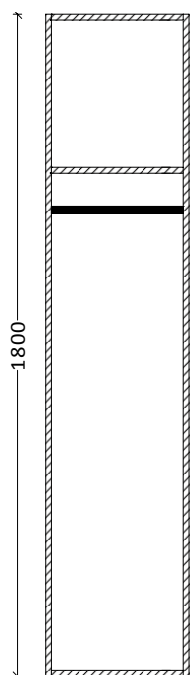

LAMINATE LOCKERS & SEATING

INCLUDING LOCKING SYSTEMS & ACCESSORIES

1 Door Locker

2 Door Locker

- Available in either a 1 door, 2 door, 3 door, 4 door or Z door.
- **Overall height:** 1910mm high overall with 110mm plinth.
- **Locker height:** 1800mm
- **Overall width:** 300mm or 400mm wide.
- **Overall depth:** 500mm
- **Locker Carcass:** Available in either 16mm MR Melamine or 16mm PVC Rigid board.
- **Locker Doors:** Available in either 13mm Compact Laminate or 18mm Structural MR MDF.
- **Internal of Locker:** Includes shelf and hanging rail, pending on the design.

3 DOOR

4 DOOR

3 Door Locker

4 Door Locker

- Available in either a 1 door, 2 door, 3 door, 4 door or Z door.
- **Overall height:** 1910mm high overall with 110mm plinth.
- **Locker height:** 1800mm
- **Overall width:** 300mm or 400mm wide.
- **Overall depth:** 500mm
- **Locker Carcass:** Available in either 16mm MR Melamine or 16mm PVC Rigid board.
- **Locker Doors:** Available in either 13mm Compact Laminate or 18mm Structural MR MDF.
- **Internal of Locker:** Includes shelf and hanging rail, pending on the design.

Z DOOR

Z Door Locker

Premium Z Door Locker

- Available in either a 1 door, 2 door, 3 door, 4 door or Z door
- **Overall height:** 1910mm high overall with 110mm plinth
- **Locker height:** 1800mm
- **Overall width:** 300mm or 400mm wide
- **Overall depth:** 500mm
- **Locker Carcass:** Available in either 16mm MR Melamine or 16mm PVC Rigid board
- **Locker Doors:** Available in either 13mm Compact Laminate or 18mm Structural MR MDF
- **Internal of Locker:** Includes shelf and hanging rail, pending on the design.