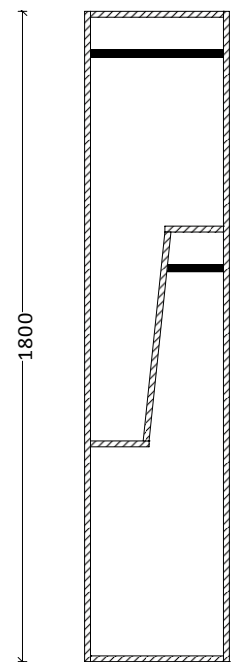

3 DOOR

4 DOOR

3 Door Locker

4 Door Locker

- Available in either a 1 door, 2 door, 3 door, 4 door or Z door.
- **Overall height:** 1910mm high overall with 110mm plinth.
- **Locker height:** 1800mm
- **Overall width:** 300mm or 400mm wide.
- **Overall depth:** 500mm
- **Locker Carcass:** Available in either 16mm MR Melamine or 16mm PVC Rigid board.
- **Locker Doors:** Available in either 13mm Compact Laminate or 18mm Structural MR MDF.
- **Internal of Locker:** Includes shelf and hanging rail, pending on the design.

Z DOOR

Z Door Locker

Premium Z Door Locker

- Available in either a 1 door, 2 door, 3 door, 4 door or Z door
- **Overall height:** 1910mm high overall with 110mm plinth
- **Locker height:** 1800mm
- **Overall width:** 300mm or 400mm wide
- **Overall depth:** 500mm
- **Locker Carcass:** Available in either 16mm MR Melamine or 16mm PVC Rigid board
- **Locker Doors:** Available in either 13mm Compact Laminate or 18mm Structural MR MDF
- **Internal of Locker:** Includes shelf and hanging rail, pending on the design.

Combo with Seating

Combo with Shoe Box

- Available in either a 1 door, 2 door, 3 door, 4 door or Z door.
- **Overall height:** 1900mm High overall with 465mm seat
- **Locker overall height:** 1450mm
- **Bench seat height:** 465mm high overall
- **Overall width:** 300mm or 400mm in width
- **Overall depth:** 800mm deep including the seat
- **Locker depth:** 500mm deep
- **Overall seat depth:** 300mm deep from face of locker
- **Locker Carcass:** Available in either 16mm MR Melamine or 16mm PVC Rigid board
- **Locker Doors:** Available in either 13mm Compact Laminate or 18mm Structural MR MDF
- **Internal of Locker:** Includes shelf and hanging rail, pending on the design.
- **Locker Seat:** Available in only 13mm Compact Laminate.