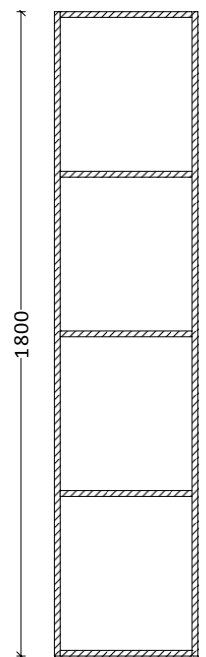

LAMINATE LOCKERS & SEATING

INCLUDING LOCKING SYSTEMS & ACCESSORIES

1 Door Locker

2 Door Locker

- Available in either a 1 door, 2 door, 3 door, 4 door or Z door.
- **Overall height:** 1910mm high overall with 110mm plinth.
- **Locker height:** 1800mm
- **Overall width:** 300mm or 400mm wide.
- **Overall depth:** 500mm
- **Locker Carcass:** Available in either 16mm MR Melamine or 16mm PVC Rigid board.
- **Locker Doors:** Available in either 13mm Compact Laminate or 18mm Structural MR MDF.
- **Internal of Locker:** Includes shelf and hanging rail, pending on the design.

3 DOOR

4 DOOR

3 Door Locker

4 Door Locker

- Available in either a 1 door, 2 door, 3 door, 4 door or Z door.
- **Overall height:** 1910mm high overall with 110mm plinth.
- **Locker height:** 1800mm
- **Overall width:** 300mm or 400mm wide.
- **Overall depth:** 500mm
- **Locker Carcass:** Available in either 16mm MR Melamine or 16mm PVC Rigid board.
- **Locker Doors:** Available in either 13mm Compact Laminate or 18mm Structural MR MDF.
- **Internal of Locker:** Includes shelf and hanging rail, pending on the design.

Z DOOR

Z Door Locker

Premium Z Door Locker

- Available in either a 1 door, 2 door, 3 door, 4 door or Z door
- **Overall height:** 1910mm high overall with 110mm plinth
- **Locker height:** 1800mm
- **Overall width:** 300mm or 400mm wide
- **Overall depth:** 500mm
- **Locker Carcass:** Available in either 16mm MR Melamine or 16mm PVC Rigid board
- **Locker Doors:** Available in either 13mm Compact Laminate or 18mm Structural MR MDF
- **Internal of Locker:** Includes shelf and hanging rail, pending on the design.