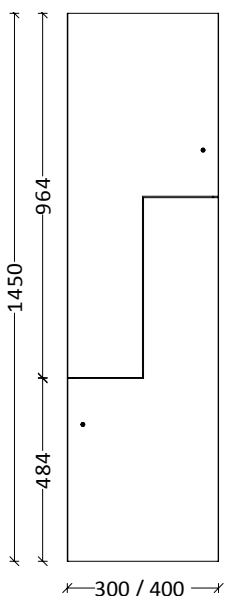

Combo with Seating