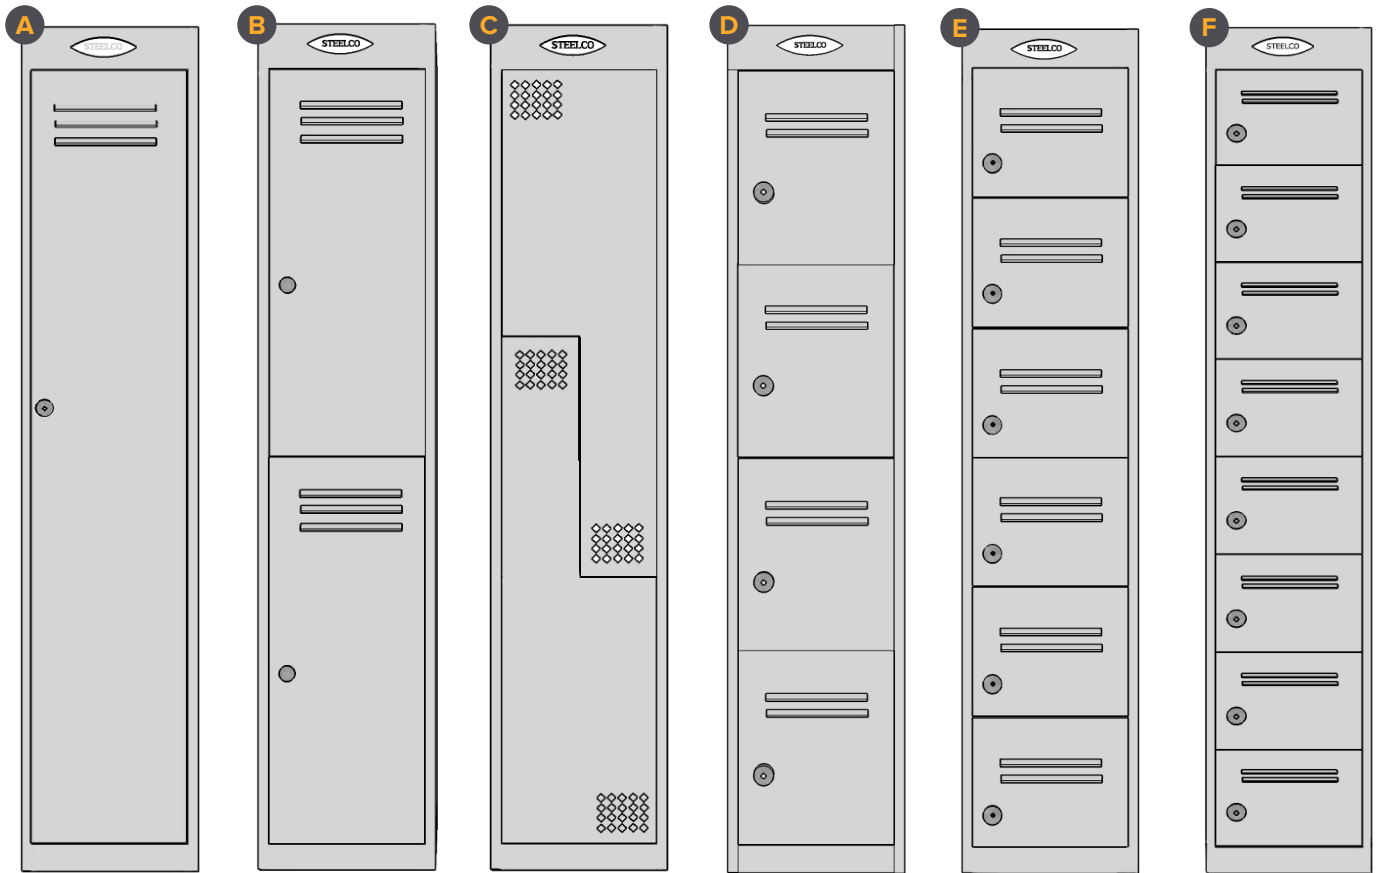

STEELCO LOCKERS

CODE	DESCRIPTION	DIMENSIONS (MM)
LK1T305	Steelco 1 Door Locker	1830H x 305W x 460D
A LK1T380	Steelco 1 Door Locker	1830H x 380W x 460D
LK2T305	Steelco 2 Door Locker	1830H x 305W x 460D
B LK2T380	Steelco 2 Door Locker	1830H x 380W x 460D
C LK2COMBO	Steelco 2 Door Combo Locker (also stocked in White Satin)	1830H x 380W x 460D
LK3T305	Steelco 3 Door Locker	1830H x 305W x 460D
LK3T380	Steelco 3 Door Locker	1830H x 380W x 460D
LK4T305	Steelco 4 Door Locker	1830H x 305W x 460D
D LK4T380	Steelco 4 Door Locker	1830H x 380W x 460D
LK6T305	Steelco 6 Door Locker	1830H x 305W x 460D
E LK6T380	Steelco 6 Door Locker	1830H x 380W x 460D
F LK8T380	Steelco 8 Door Locker	1830H x 380W x 460D
LK12380	Steelco 12 Door Locker	1830H x 380w x 460D