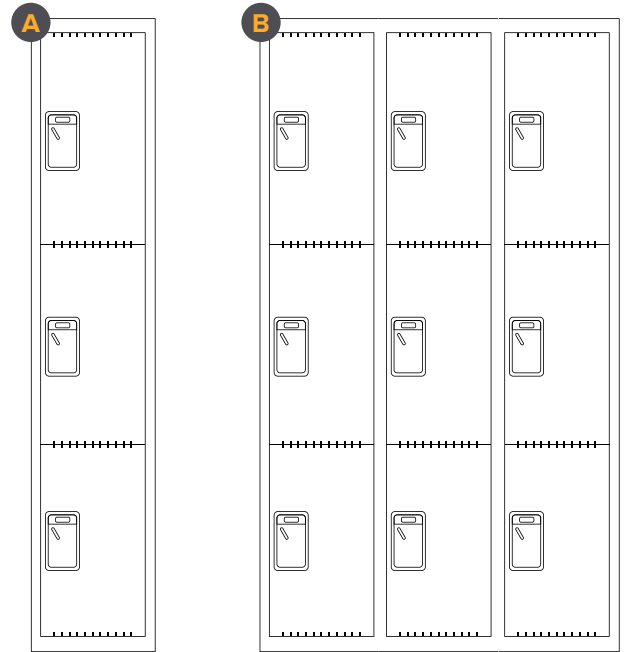

### FEATURES

- Flush mounted, double skinned doors with 180 degree door opening capability
- Each locker offers ventilation slots on the top and bottom of each door and a name plate insert
- Padlatch locking mechanism is included for a high level of security
- Quality powder coated finish
- 10 year product warranty

### STOCK COLOURS

TWO TONE LIGHT GREY  
AND DARK GREY FINISH

CODE	DESCRIPTION	DIMENSIONS
<b>A</b> SL3DS	Steelco Heavy Duty 3 Door School Locker (Starter)	1830H x 380W x 580D
SL3DB2	Steelco Heavy Duty 3 Door School Locker (Bank of 2)	1830H x 760W x 580D
<b>B</b> SL3DB3	Steelco Heavy Duty 3 Door School Locker (Bank of 3)	1830H x 1140W x 580D