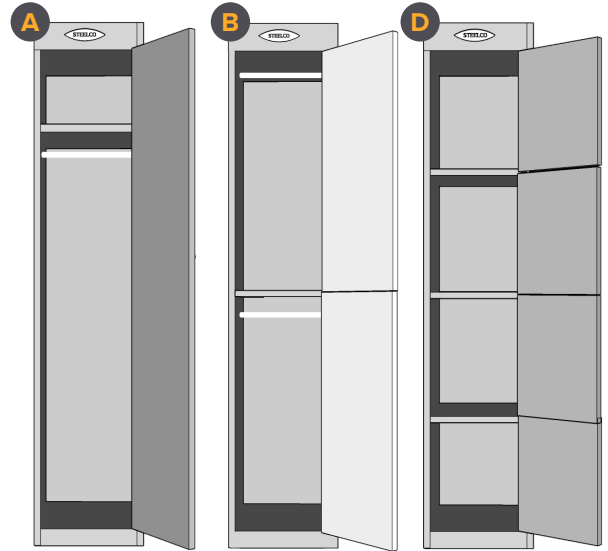

### STOCK COLOURS

TWO TONE LIGHT GREY  
AND DARK GREY FINISH

CODE	DESCRIPTION	DIMENSIONS
<b>A</b> SL3DS	Steelco Heavy Duty 3 Door School Locker (Starter)	1830H x 380W x 580D
SL3DB2	Steelco Heavy Duty 3 Door School Locker (Bank of 2)	1830H x 760W x 580D
<b>B</b> SL3DB3	Steelco Heavy Duty 3 Door School Locker (Bank of 3)	1830H x 1140W x 580D

## FEATURES

- Available in 305mm wide and 380mm wide units
- Flush mounted doors with 180 degree opening capability
- Hanging rail included in 1 and 2 door lockers (as shown above)
- Card holder provision on each locker door for easy identification
- All locker doors fitted with ventilation holes
- Key lock and padlatch as standard
- Digital locking system is an optional extra
- Quality powder coated finish
- 10 year product warranty