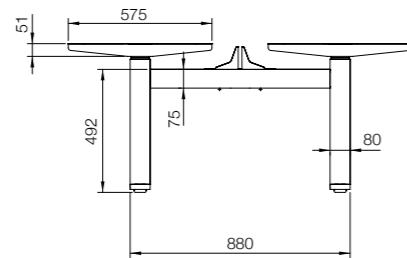

ELEV8

JC35TF-S13S-2

2 PERSON WORKSTATION DESK FRAME

TECHNICAL PARAMETER

Height (mm)	595 ~ 1245	Width (mm)	1100 ~ 1700
Speed (mm/s)	40	Noise (dB)	< 50
Load Capacity (N)	1250		

SURFACE COLOR

Black / White / Silver

Color can be customized

FRAME DETAIL