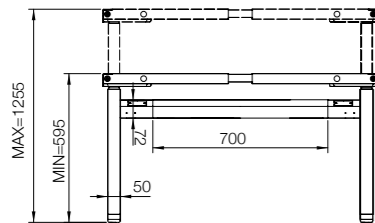

ELEV8

JC35TF-S13S-2

2 PERSON WORKSTATION DESK FRAME

TECHNICAL PARAMETER

Height (mm)	595 ~ 1245	Width (mm)	1100 ~ 1700
Speed (mm/s)	40	Noise (dB)	< 50
Load Capacity (N)	1250		

SURFACE COLOR

Black / White / Silver

Color can be customized

FRAME DETAIL