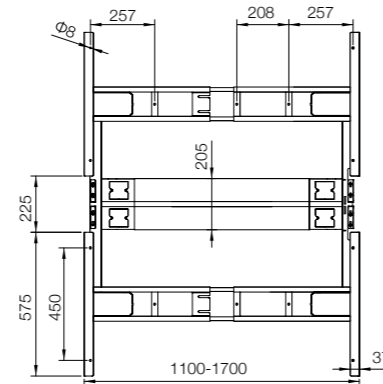

ELEV8

JC35TF-S13S-2

2 PERSON WORKSTATION DESK FRAME

TECHNICAL PARAMETER

Height (mm)	595 ~ 1245	Width (mm)	1100 ~ 1700
Speed (mm/s)	40	Noise (dB)	< 50
Load Capacity (N)	1250		

SURFACE COLOR

Black / White / Silver

Color can be customized

FRAME DETAIL