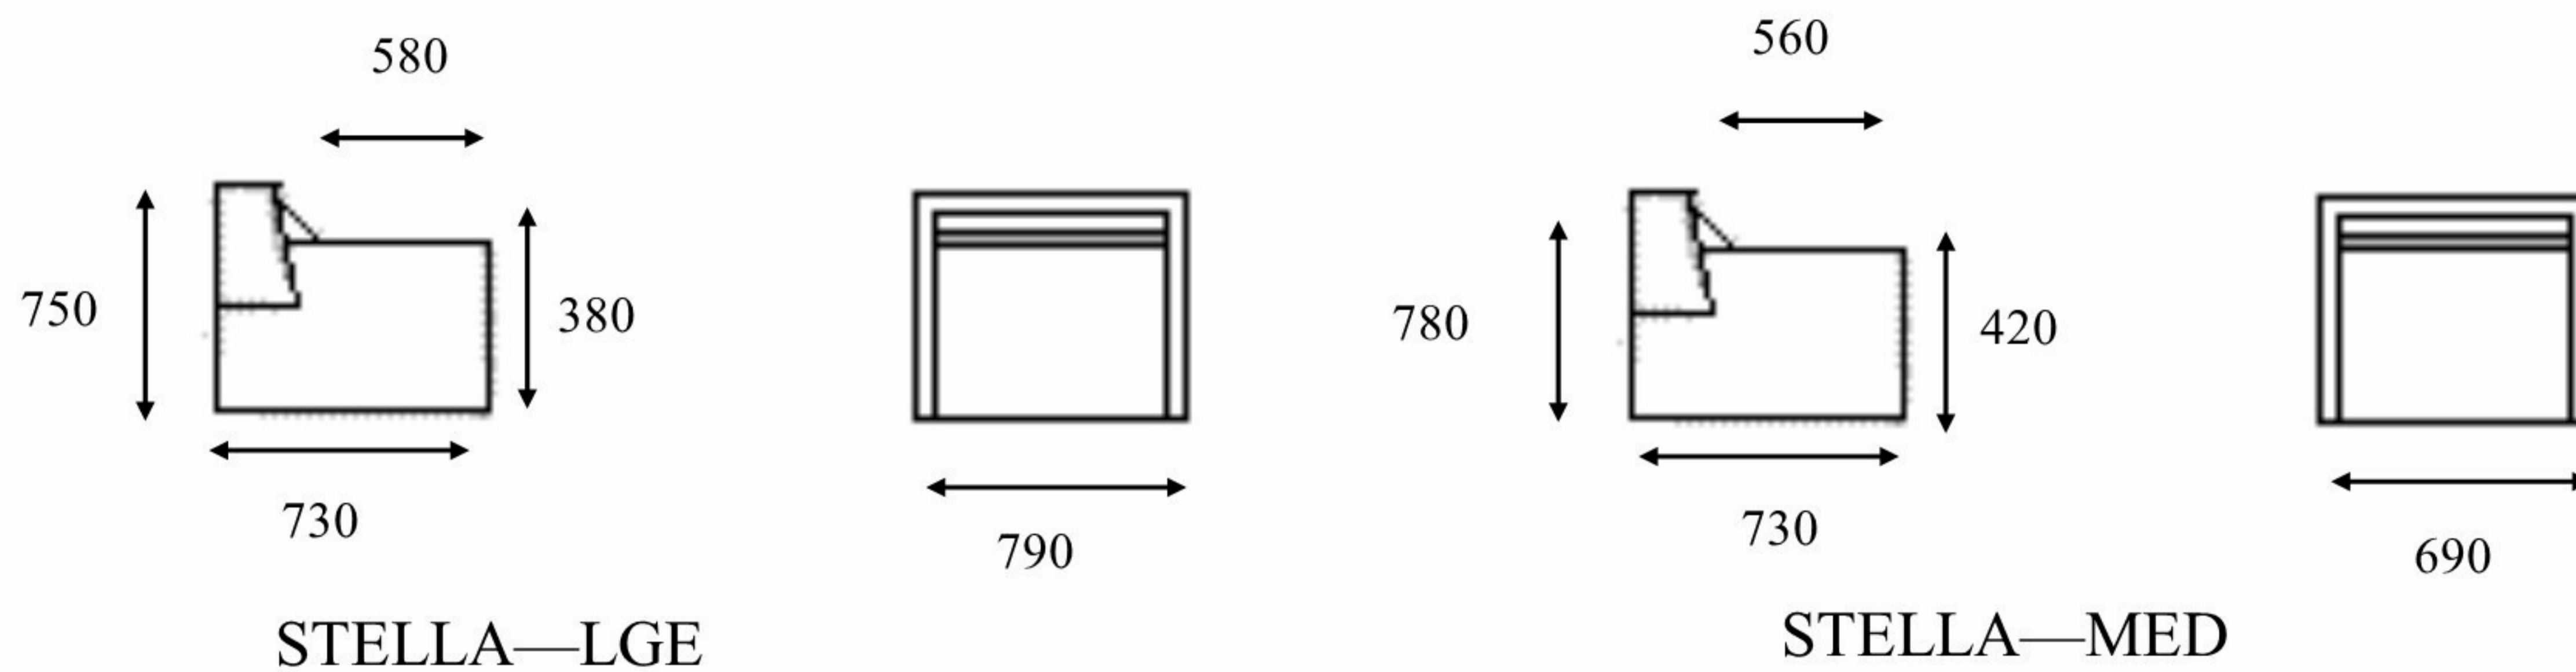

SUSPENSION: - Black Cat Seating Suspension - 5yr Guarantee

SEAT/BACKS: - **Fixed:** – Dunlop Enduro Foam - 5yr Guarantee

LEGS: - Vic Ash - Natural/Walnut stain

AVAILABLE IN FABRIC

NOTE: AS EACH PIECE IS HAND CRAFTED IT IS POSSIBLE THAT MEASUREMENTS MAY VARY SLIGHTLY