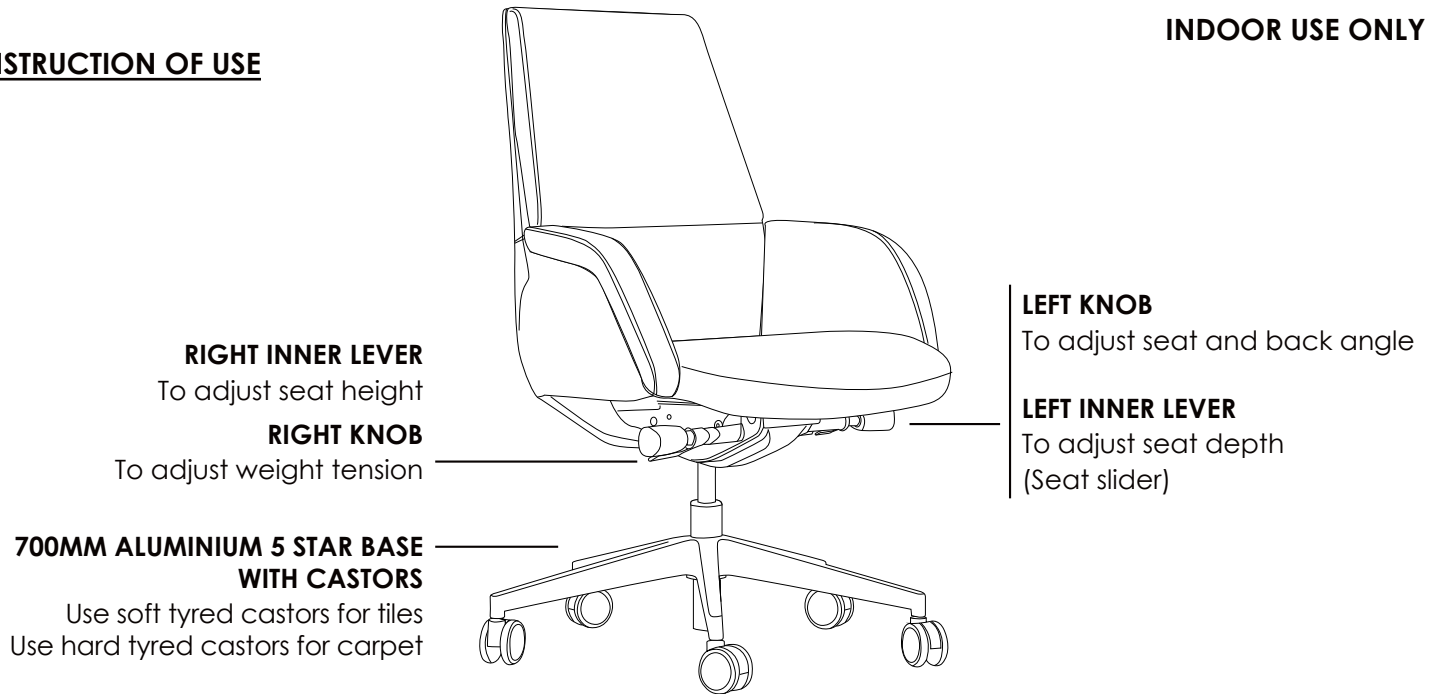

FINESTRA RANGE

INSTRUCTION OF USE

INDOOR USE ONLY

X Do not use as a step ladder

DIMENSIONS: (mm)

LOW BACK **BACK TO FLOOR**
W: 550 Lowest: 970
H: 510 Highest: 1030

HIGH BACK **BACK TO FLOOR**
W: 550 Lowest: 1150
H: 700 Highest: 1210

SEAT **SEAT TO FLOOR**
W: 570 Lowest: 470
D: 510 Highest: 530

ARM TO FLOOR
Lowest: 640
Highest: 700